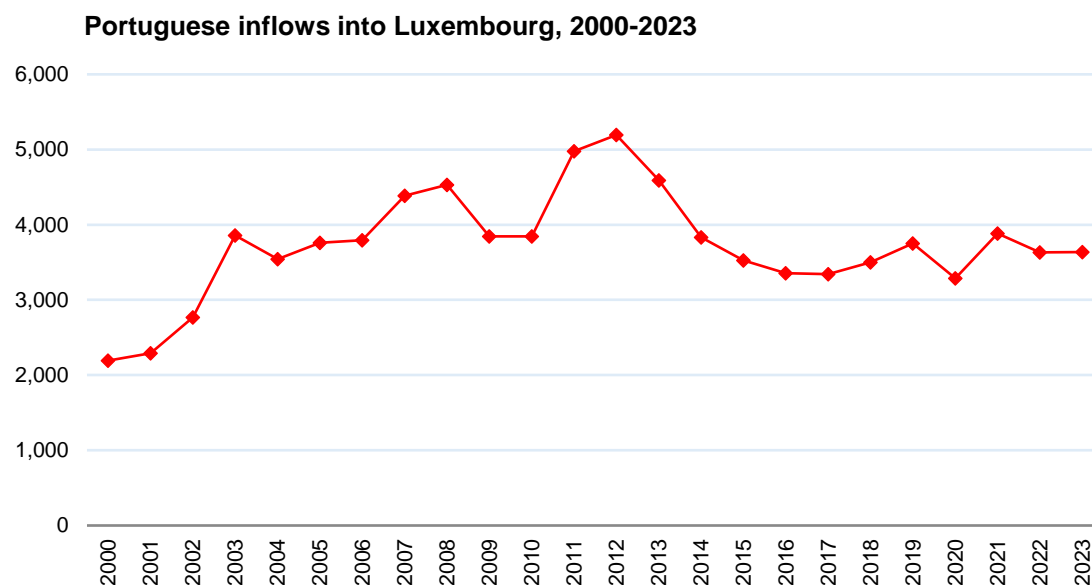

Portuguese emigration to Luxembourg stabilises in 2023

2024-04-30

According to data from the Portail des Statistiques du Luxembourg, 3,638 Portuguese entered the country in 2023. The statistical office accounted for a total of 26,964 entries of foreigners into Luxembourg territory, with the Portuguese accounting for 13.5% of this total. +

After an increase in the number of Portuguese entering Luxembourg in 2021 and a decrease in 2022 (-6.5 per cent), there was a small increase in 2023 (0.1 per cent). This value seems to herald a trend towards stabilisation in the number of Portuguese entering Luxembourg territory. Between 2000 and 2023, the number of Portuguese inflows into Luxembourg was minimal in 2000 (2.193 entries) and maximum in 2012 (5.193 entries). Despite the small increase in 2023, the loss of relative importance of Portuguese immigration in Luxembourg continues to increase: between 2003 and 2023, the number of Portuguese inflows into Luxembourg went from over 29% of the total number of foreign migrants to 14%.