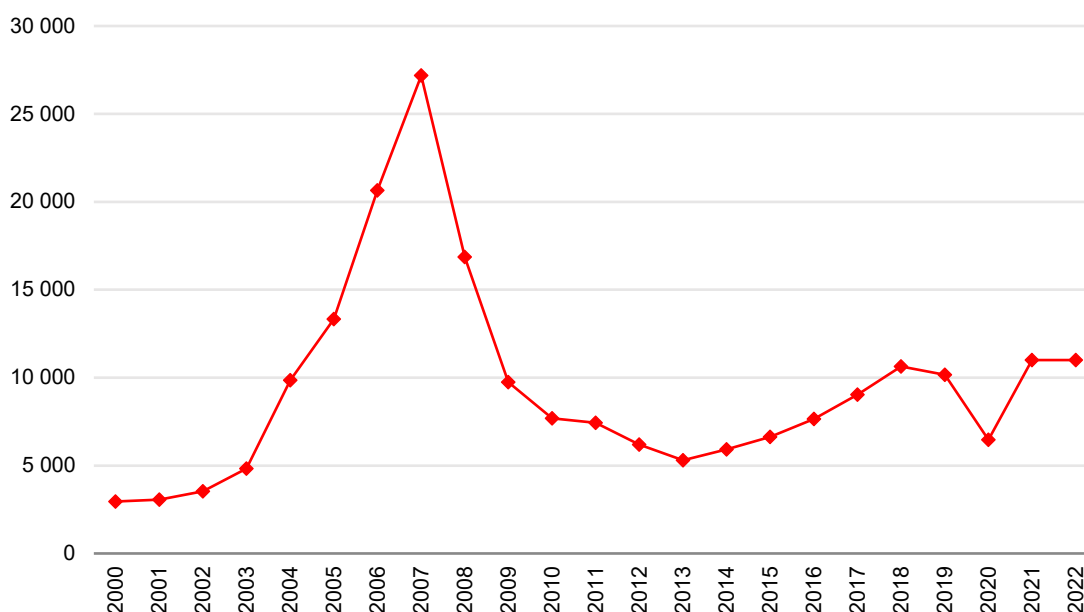

## More than 11,000 Portuguese emigrated to Spain in 2022

2023-12-20

There were 11,001 Portuguese who entered Spain in 2022, according to data from the National Institute of Statistics. This Spanish agency accounted for a total of 1,258,894 foreigners entering Spain, with the Portuguese accounting for 0.9% of this total. +

The downward trend since 2019 was interrupted in 2021, when the number of Portuguese entering Spain rose again (70.1%), and in 2022 there was a slight decline (-0.1%). This figure seems to signal a trend towards stabilisation in the number of Portuguese entering Spanish territory. Over the time series under analysis, Portuguese emigration to Spain had a minimum value in 2000 (2,955 entries) and a maximum value in 2007 (27,178 entries).

**Portuguese inflows into Spain, 2000-2022**

**Source** Graph by Observatório da Emigração [Emigration Observatory], data by Instituto Nacional de Estadística.