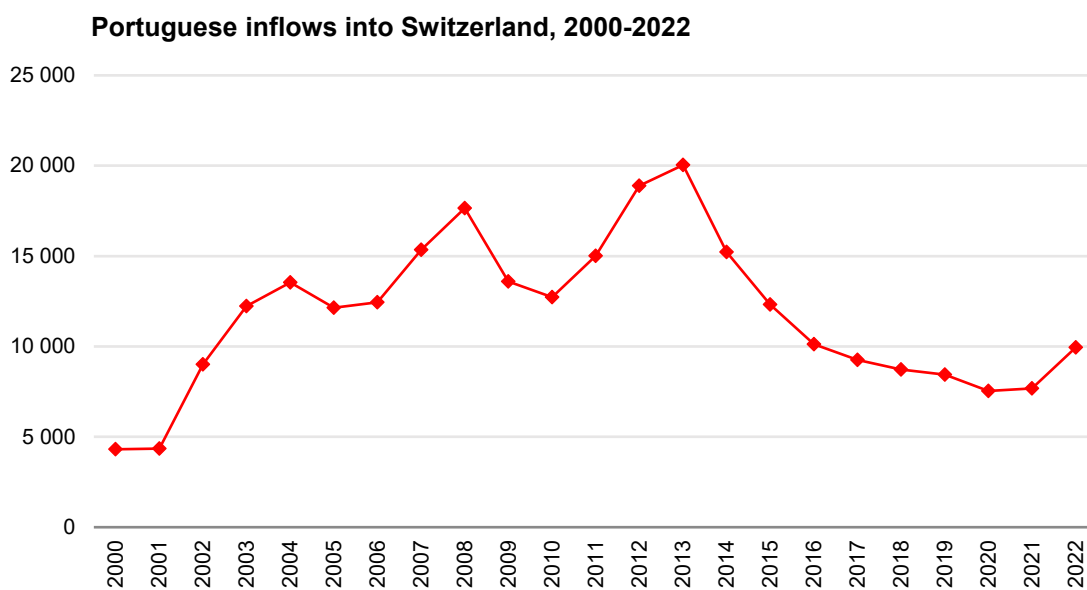

## Almost ten thousand Portuguese emigrated to Switzerland in 2022

2023-09-05

According to data from the Office Fédéral de la Statistique, 9,948 Portuguese entered Switzerland in 2022. The official statistics department counted a total of 169,055 foreigners entering Swiss territory in that year, with the Portuguese accounting for 5.9% of that total. +

After a slight increase in 2021 (1.8%), emigration to Switzerland grew exponentially in 2022 (29.6%), reaching almost ten thousand entries. The number of Portuguese entering Switzerland has not been this high since 2016. Despite the growth recorded in 2022, the recessionary trend of recent years has resulted in a relative loss of importance for Portuguese immigration: while in 2013 the Portuguese accounted for 12% of migrants entering Switzerland, in 2022 they represented only 5.9%.