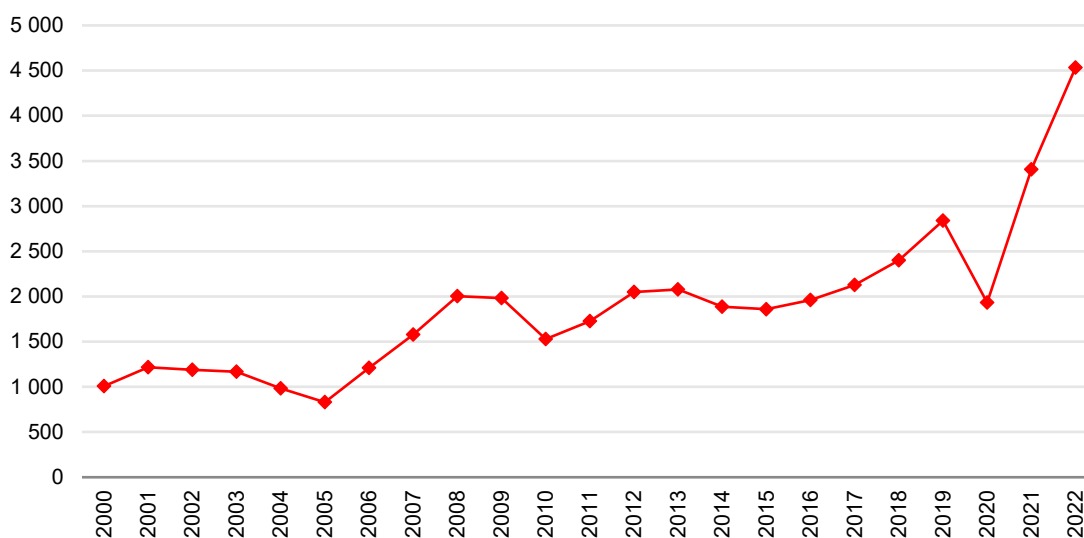

Portuguese emigrate more to the Netherlands than to Luxembourg

2023-07-25

According to data from the Centraal Bureau voor de Statistiek, 4,533 Portuguese entered the Netherlands in 2022. This Dutch agency accounted for a total of 378,122 foreigners entering the country, with the Portuguese accounting for 1.2% of this total. +

After a sharp increase in 2021 (+76.2%), in 2022 Portuguese emigration to the Netherlands grew again (+33.1%), reaching the highest value of entries in the series under analysis. With this increase, emigration to the Netherlands exceeds the emigration registered in Luxembourg (3,633 entries in 2022), a traditional destination for Portuguese emigration. Portuguese emigration to the Netherlands had a minimum value in 2005, with 830 entries, and a very strong growth between that year and 2008. A slight decrease between 2013 and 2015 was replaced by continuous growth in the following years, with the maximum value of the series to be recorded in 2022, with 4,533 entries.

Portuguese inflows into Netherlands, 2000-2022

Source Graph by Observatório da Emigração [Emigration Observatory], data by Centraal Bureau voor de Statistiek.

Link <https://www.cbs.nl>

[by Inês Vidigal]

Cite as Vidigal, Inês (2023), "Portuguese emigrate more to the Netherlands than to Luxembourg", *Observatório da Emigração*. <http://observatorioemigracao.pt/np4EN/9270.html>