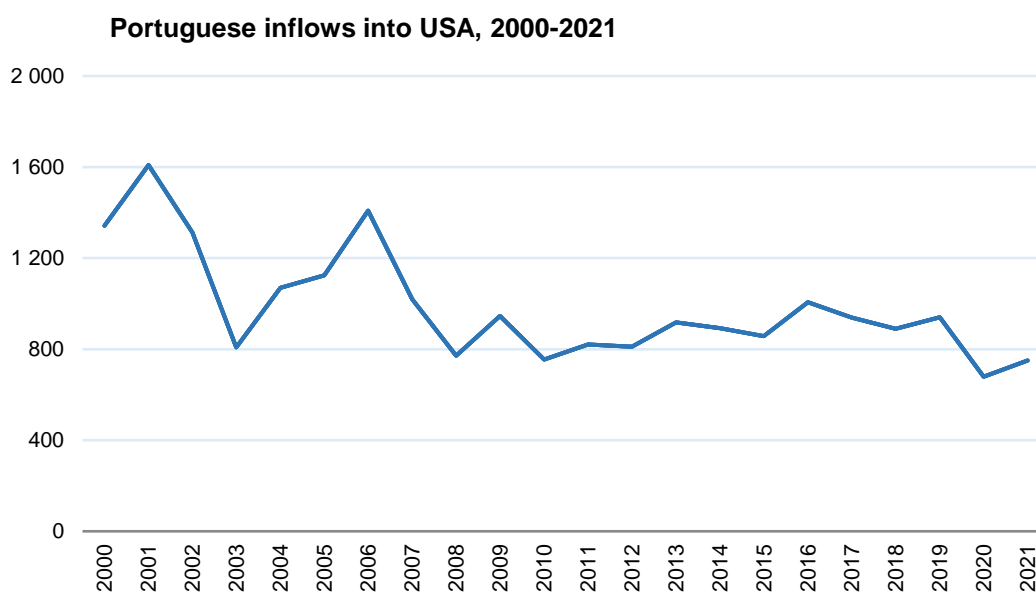

## Portuguese inflows to the U.S. recover 11% in 2021

2022-10-11

In 2021, 750 Portuguese entered the United States of America (USA), according to data from the US Department of Homeland Security. In 2021, the US Department of Homeland Security counted 740,002 foreign entries in the US, with the Portuguese accounting for 0.1% of that value. +

Despite the recovery registered in 2021, this is the second lowest value of the series, after in 2020, the Portuguese entry in the US reached the lowest value of the entire series under analysis. In 2019, Portuguese emigration to the US had increased and interrupted the decline that had been registered since 2017. With this figure, the number of Portuguese entering the US is still far from the figure recorded in 2001: 1,609, the highest in the period under review. In relative terms, Portuguese emigration to the US still represents a very small fraction of immigration in this country (0.1%).