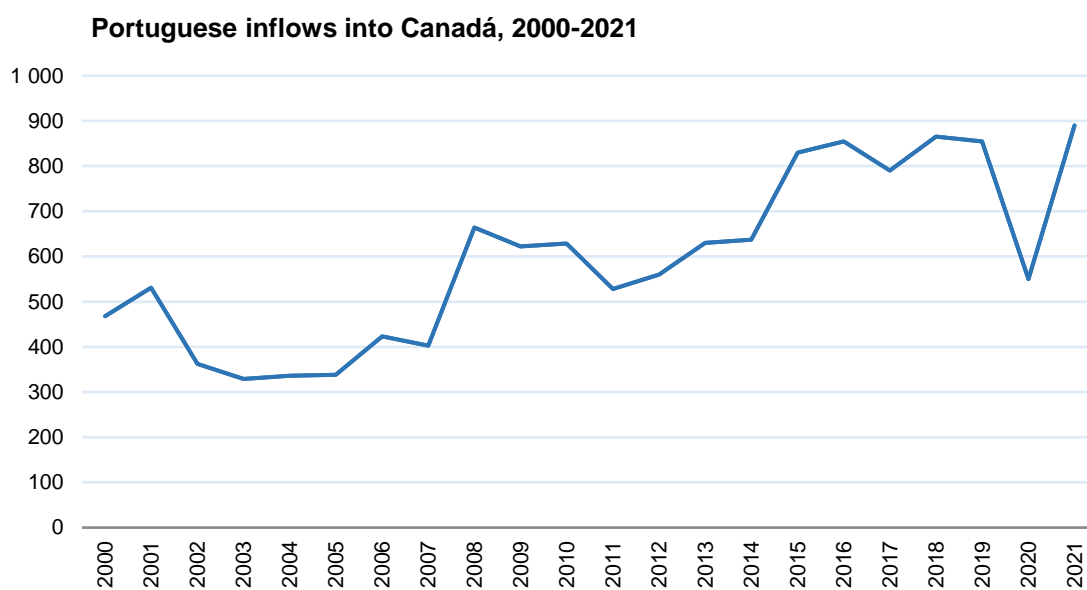

## Portuguese inflows into Canada reach highest number in 2021

2022-08-02

There were 890 Portuguese who entered Canada in 2020, according to data from Citizenship and Immigration Canada. The official statistics department accounted for a total of 406,005 entries of foreigners in Canadian territory in that year, with the Portuguese accounting for 0.2% of this total. +

After a decrease in the number of Portuguese entries to Canada in 2020, in 2021 there is a sharp increase (+61.8%), reaching the highest number of entries since 2000. During the period under review, the lowest value was recorded in 2003 (329 entries), while the highest was in 2021 (890 entries). Portuguese emigration to Canada continues to represent a very small fraction of both immigration in this country (0.2%) and total Portuguese emigration (less than 1%).