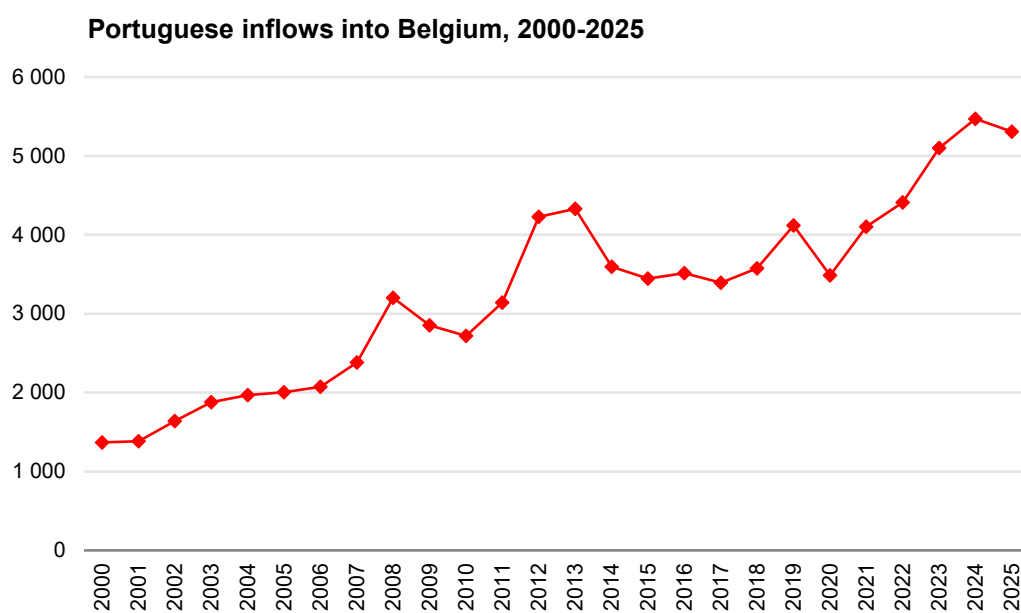

Portuguese emigration to Belgium records a slight decline in 2025

2025-10-28

In 2025, a total of 5,309 Portuguese citizens entered Belgium, according to data from Statbel. The national statistics office recorded 177,094 entries of foreign nationals, with Portuguese representing 3% of this total. +

In 2025, Portuguese immigration to Belgium declined slightly (-3%) compared with the previous year. This trend mirrored the decrease in total foreign immigration to Belgium (-8.8%), resulting nevertheless in an increase in the relative importance of Portuguese migration: Portuguese nationals accounted for around 3% of all immigrant arrivals in the country. Despite this modest decline, Portuguese emigration to Belgium remains at historically high levels, following the recovery in migration flows observed between 2021 and 2024 after the sharp decline caused by the COVID-19 pandemic. Over the 2000–2025 period, Portuguese emigration to Belgium reached its lowest level in 2000 (1,369 arrivals) and its highest level in 2024 (5,471 arrivals), highlighting the substantial growth in migration flows over the past two decades.