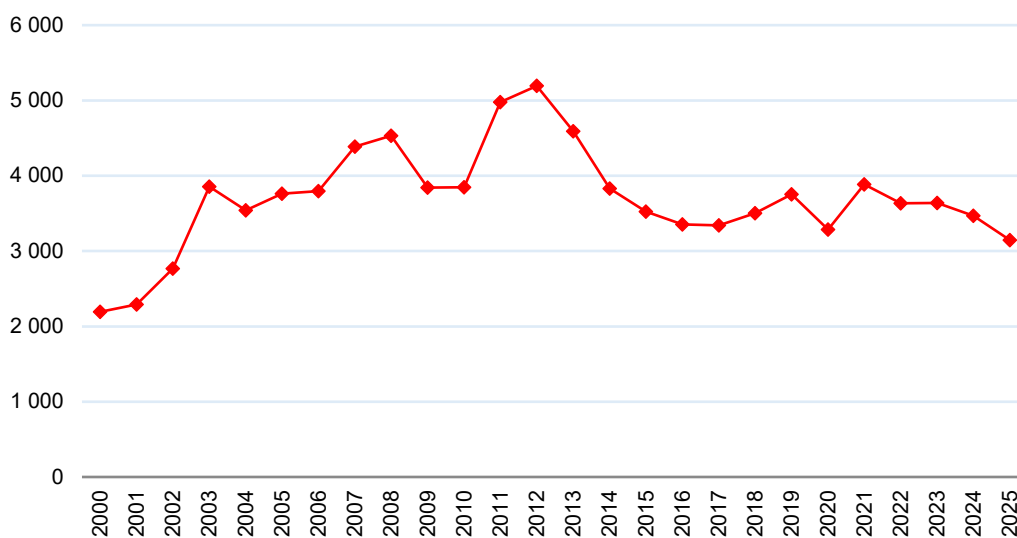

Portuguese emigration to Luxembourg declines for the second consecutive year

2026-05-06

According to data from the Portail des Statistiques du Luxembourg, 3,147 Portuguese entered the country in 2025. The statistical office accounted for a total of 24,985 entries of foreigners into Luxembourg territory, with the Portuguese accounting for 12.6% of this total. +

Following the slight decline recorded in Portuguese inflows to Luxembourg in 2024, Portuguese emigration to the country decreased again in 2025 (-9.3%). Portuguese nationals are no longer the leading nationality among inflows, having been overtaken by French nationals. It is also important to note that this decrease occurs in a context of an overall decline in total immigration to Luxembourg (-2.9%). Between 2000 and 2025, the number of Portuguese inflows into Luxembourg was minimal in 2000 (2.193 entries) and maximum in 2012 (5.193 entries). The loss of relative importance of Portuguese immigration in Luxembourg continues to increase: between 2003 and 2025, the number of Portuguese inflows into Luxembourg went from over 29% of the total number of foreign migrants to 13%.

Portuguese inflows into Luxembourg, 2000-2025

Source Graph by Observatório da Emigração [Emigration Observatory], data by Portail des Statistiques du Luxembourg.

Link <https://statistiques.public.lu/fr.html>

[by Inês Vidigal]

Cite as Vidigal, Inês (2026), "Portuguese emigration to Luxembourg declines for the second consecutive year", *Observatório da Emigração*. <http://observatorioemigracao.pt/np4EN/10736.html>