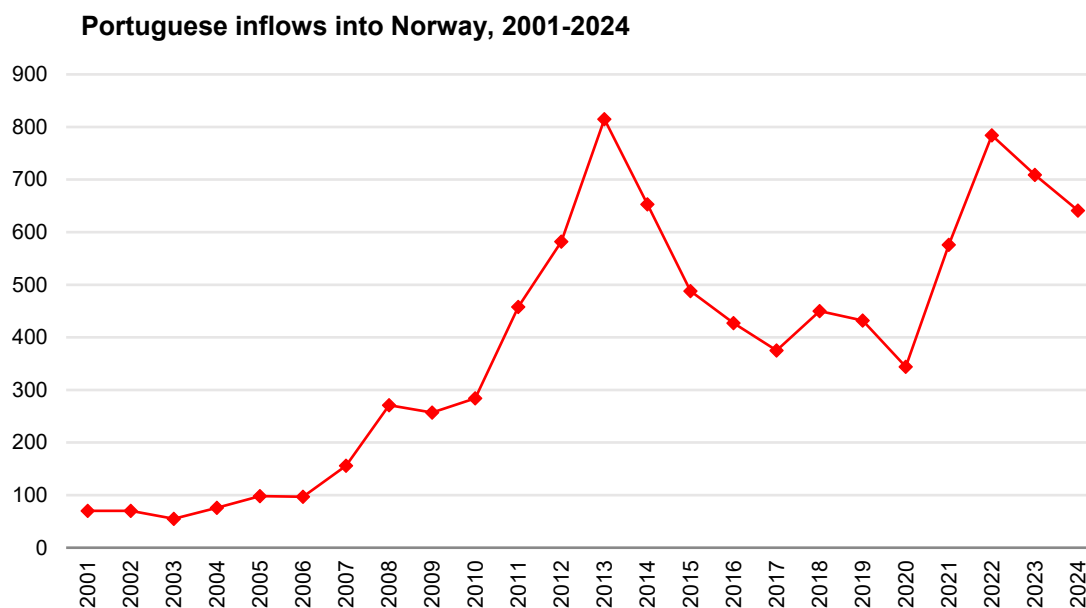

Entry of Portuguese nationals into Norway decreases for the second consecutive year

2025-04-15

According to Statistics Norway data, in 2024, 641 Portuguese entered the country. That statistical institute counted a total of 58,814 entries of foreigners in Norwegian territory, with the Portuguese representing 1.1% of this total. +

After a decrease in the entry of Portuguese nationals into Norwegian territory in 2023 (-9.6%), emigration to this country declined once again in 2024 (-9.6%). This decrease is accompanied by a drop in the total number of immigrants entering Norway (-26%). The lowest value in the time series analysed (2001-2024) was in 2003, when only 55 Portuguese entered Norwegian territory, and the highest in 2013, when 815 Portuguese entered the country. Portuguese emigration to Norway is a recent phenomenon and the number of Portuguese entering Norway still represents a very small fraction of immigration to the country (1.1%).