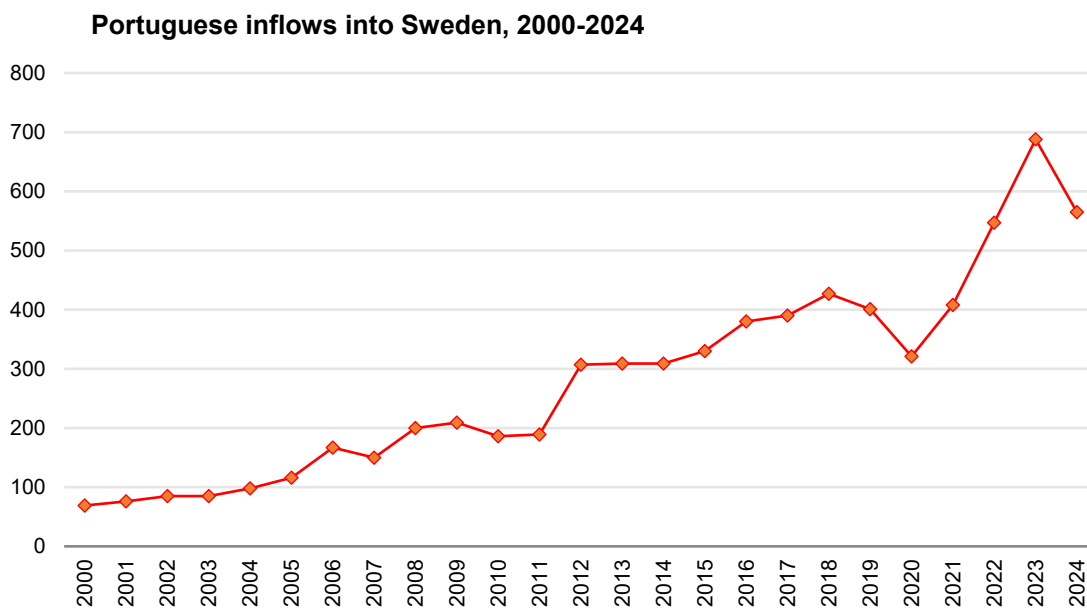

## Portuguese arrivals in Sweden decreases in 2024

2024-03-18

In 2024, 565 Portuguese entered Sweden, according to Statistics Sweden. That Swedish agency accounted for a total of 116,197 foreign entries in Sweden, with the Portuguese accounting for 0.5% of that total. +

After a further increase of 25.8% in 2023 - the highest number of entries since 2000 - there was a decrease of 17.9% in 2024, interrupting the growth in emigration to Sweden that had been taking place over the last three years. Over the time series under analysis (2000-2024), Portuguese emigration to Swedish territory had a maximum value in 2023 (688 entries) very different from the 69 entries recorded in 2000 (minimum value of the series under analysis). However, Portuguese emigration to Sweden still represents a very small fraction of both immigration in Sweden (0.5%) and total Portuguese emigration (less than 1%).