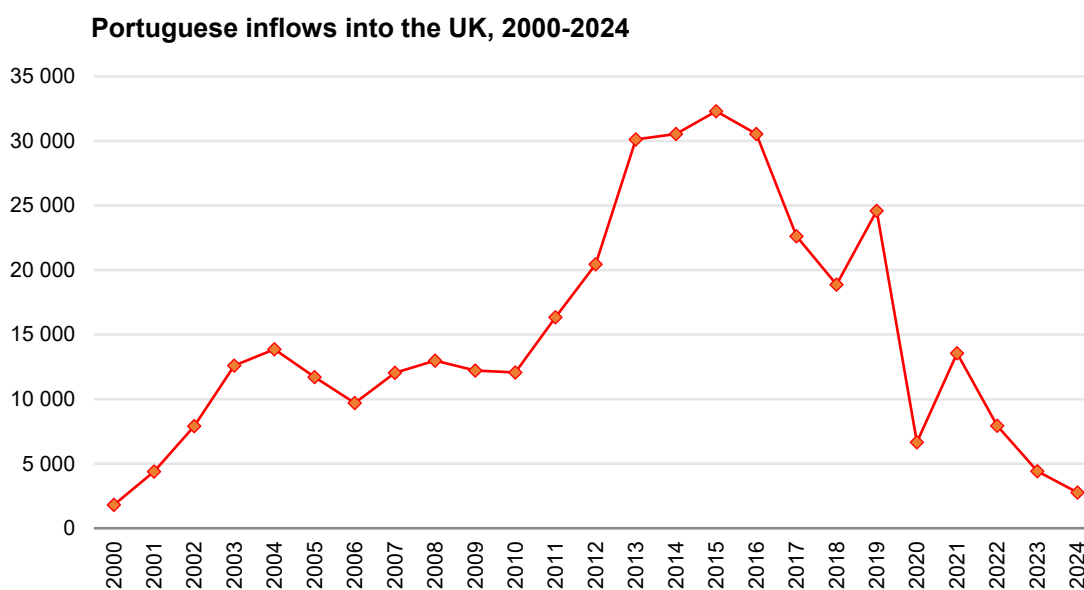

Emigration to the UK continues to decline to its lowest level in 24 years

2025-02-27

There were 2,766 Portuguese who entered the United Kingdom in 2024, according to data from the Department for Work and Pensions. That British agency accounted for a total of 677,474 foreigners in the United Kingdom, with the Portuguese representing 0.4% of that total. +

Compared to the same period in 2023, the number of Portuguese entering the UK fell by around 37%, from 4,414 in 2022 to 2,766 in 2024. This decrease means that the number of Portuguese entering British territory is at its lowest level in 24 years. This drop in Portuguese entries meant that the representation of Portuguese in British territory fell to a minimum (0.4%). This fall is likely to be associated with the new immigration rules for the United Kingdom post-Brexit.

Source Graph by Observatório da Emigração [Emigration Observatory], data by Department for Work and Pensions.

Link <https://sw.stat-xplore.dwp.gov.uk>

[by Inês Vidigal]

Cite as Vidigal, Inês (2025), "Emigration to the UK continues to decline to its lowest level in 24 years", *Observatório da Emigração*. <http://observatorioemigracao.pt/np4EN/10228.html>