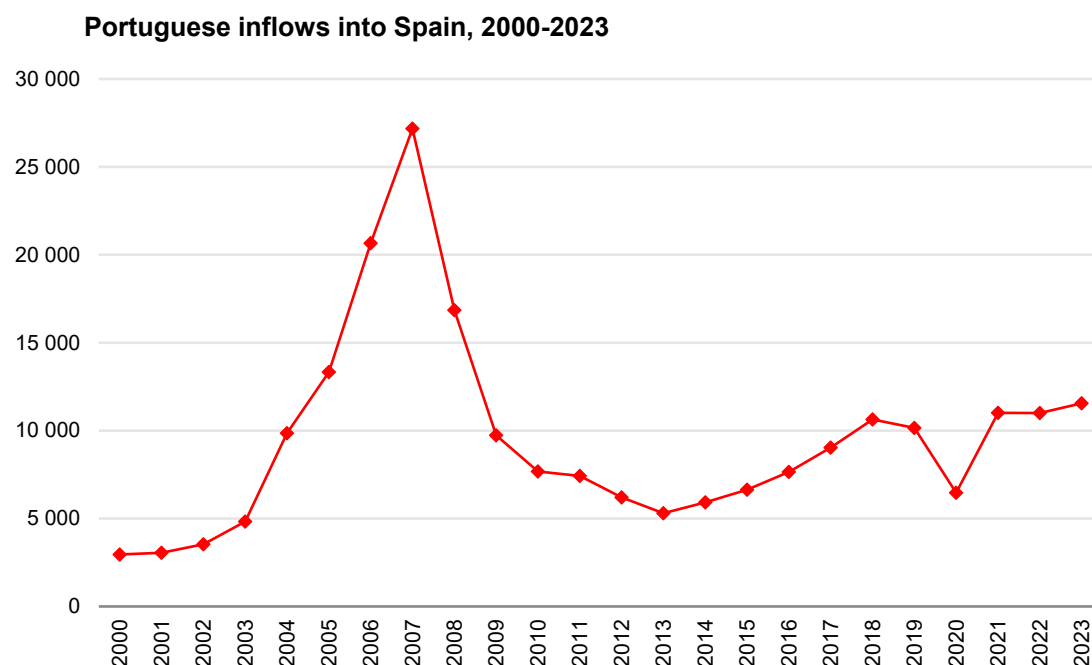

## Portuguese inflows into Spain are the highest since 2008

2024-12-17

There were 11,554 Portuguese who entered Spain in 2023, according to data from the National Institute of Statistics. This Spanish agency accounted for a total of 1,250,991 foreigners entering Spain, with the Portuguese accounting for 0.9% of this total. +

After a small decline in Portuguese arrivals in Spain in 2022, there was an increase in 2023, reaching the highest number of entries since 2008. Over the time series under analysis, Portuguese emigration to Spain had a minimum value in 2000 (2,955 entries) and a maximum value in 2007 (27,178 entries).

**Source** Graph by Observatório da Emigração [Emigration Observatory], data by Instituto Nacional de Estadística.