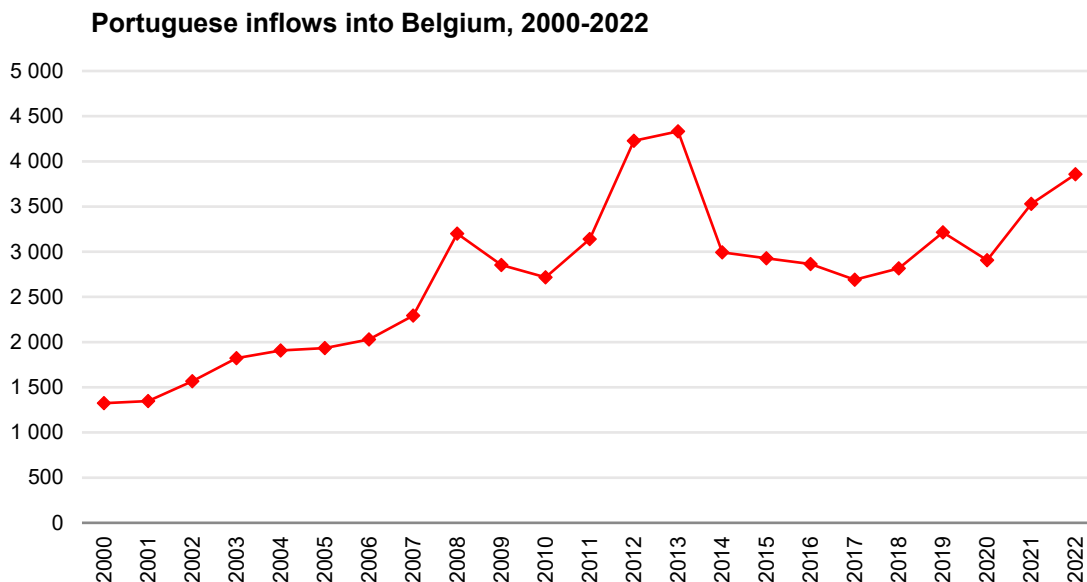

Portuguese inflows into Belgium increase again

2024-11-26

According to OECD data, 3,857 Portuguese entered Belgium in 2022. That international organisation accounted for a total of 192,002 entries of foreigners into Belgian territory, with the Portuguese accounting for 2% of that total. +

After 2020 saw a decrease in the number of Portuguese entering Belgian territory, largely explained by the effects of the pandemic on restricting mobility. In 2021 and 2022 there were increases, and in 2022 the highest number of entries since 2013 was reached. Between 2000 and 2022, the number of Portuguese entering Belgian territory was lowest in 2000 (1,324 entries) and highest in 2013 (4,332 entries).