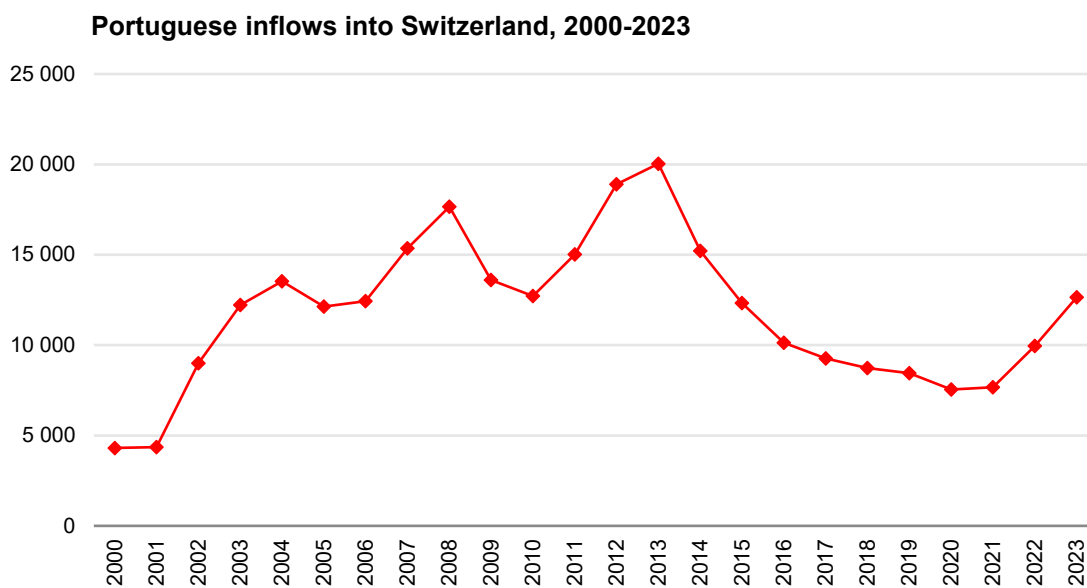

More than 12,000 Portuguese emigrated to Switzerland in 2023

2024-08-27

According to data from the Office Fédéral de la Statistique, 12,652 Portuguese entered Switzerland in 2023. The official statistics department counted a total of 241,040 foreigners entering Swiss territory in that year, with the Portuguese accounting for 5.2% of that total. +

After the exponential increase recorded in 2022 (29.6 per cent), emigration to Switzerland grew significantly again in 2023 (27.2 per cent), surpassing 12,000 entries. The number of Portuguese entering Switzerland has not been this high since 2015. Despite the growth recorded in 2023, the recessionary trend of recent years has resulted in a relative loss of importance for Portuguese immigration: while in 2013 the Portuguese accounted for 12% of migrants entering Switzerland, in 2023 they represented only 5.2%.