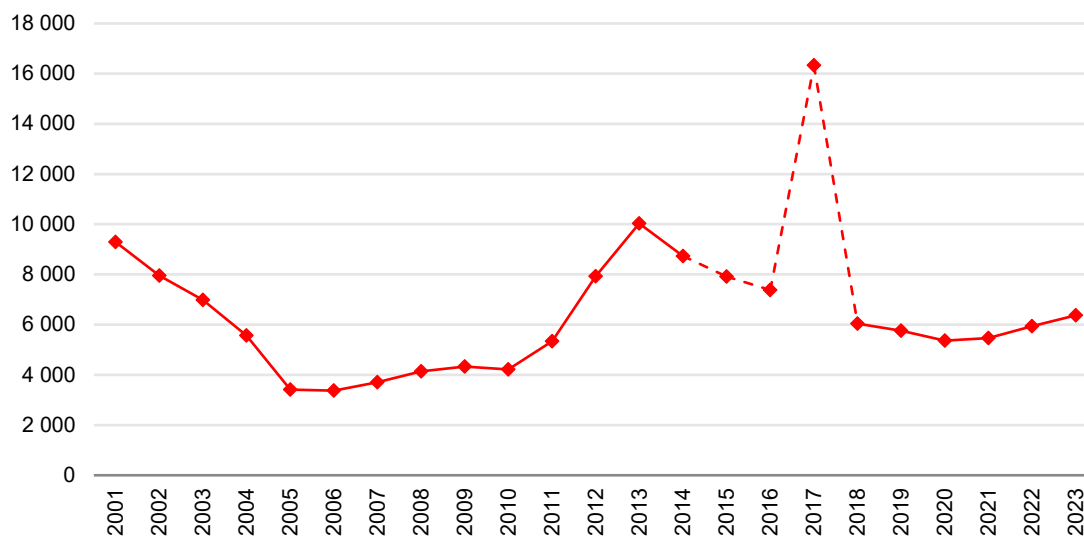

Portuguese inflows into Germany increase for the third year in a row

2024-05-21

In 2023, 6,375 Portuguese entered Germany, according to data from the Statistisches Bundesamt Deutschland. The German agency accounted for a total of 1,372,600 foreigners entering Germany, with the Portuguese accounting for 0.5% of this total. +

After small increases in 2021 and 2022, the number of Portuguese entering Germany rose again in 2023, with 6,375 Portuguese entering the country, an increase of 7.4 per cent compared to 2022. However, in the German case, it is impossible, strictly speaking, to specify the variations that occurred between 2015 and 2018. According to the German Central Register of Foreigners itself, of the 16,325 entries registered in 2017, only 7,095 took place that year. The remaining 9,203 entries took place in previous years but were only registered in 2017. The values of this indicator for the years 2014 and 2016 are therefore undercounted, those for 2017 are inflated and neither the growth recorded between 2016 and 2017 nor the decrease between 2017 and 2018 are real.

Portuguese inflows into Germany, 2001-2022

Source Graph by Observatório da Emigração [Emigration Observatory], data by Statistisches Bundesamt Deutschland.

Link <https://www.destatis.de/EN/Homepage.html>

[by Inês Vidigal]

Cite as Vidigal, Inês (2024), "Portuguese inflows into Germany increase for the third year in a row", *Observatório da Emigração*. <http://observatorioemigracao.pt/np4EN/9967.html>