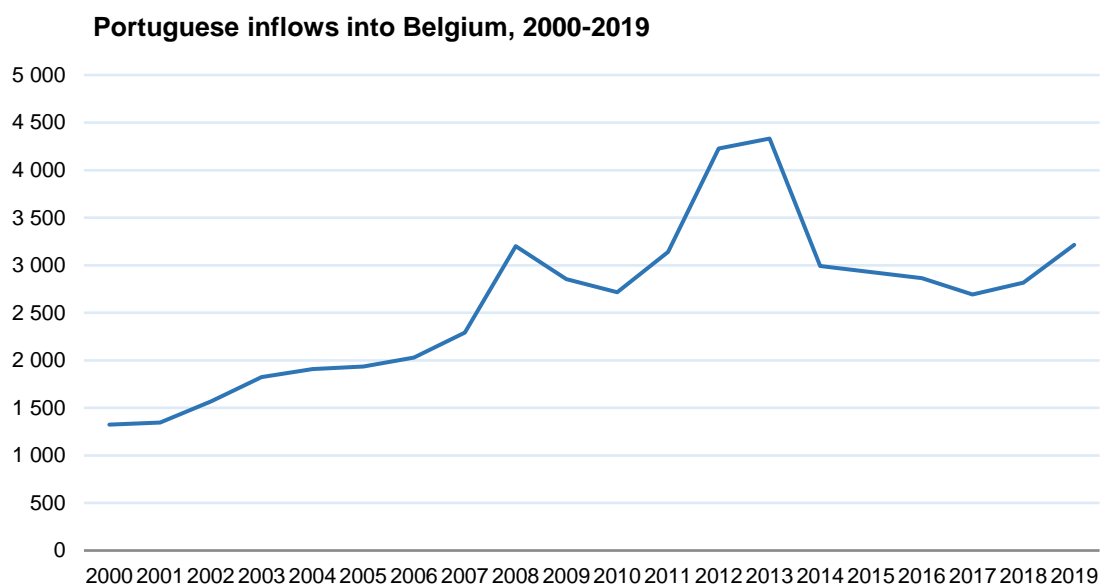

Portuguese emigration to Belgium maintains growth in 2019

2021-11-09

According to OECD data, 3,215 Portuguese entered Belgium in 2019. That international organisation accounted for a total of 129,450 entries of foreigners into Belgian territory, with the Portuguese accounting for 2.5% of that total. +

This was the second consecutive year that Portuguese emigration to Belgium registered an increase (+4.6% in 2018 and +14.2% in 2019). In 2013 the number of Portuguese emigrants entering Belgian territory had reached the highest figure of this century (4,332 arrivals), very different from the 1,324 arrivals recorded in 2000 (minimum value of the series under analysis). The recessive trend in recent years has translated into a relative loss of importance of Portuguese immigration: while in 2013 the Portuguese accounted for 4% of the influx of migrants into Belgium, in 2018 they accounted for 2.5%.