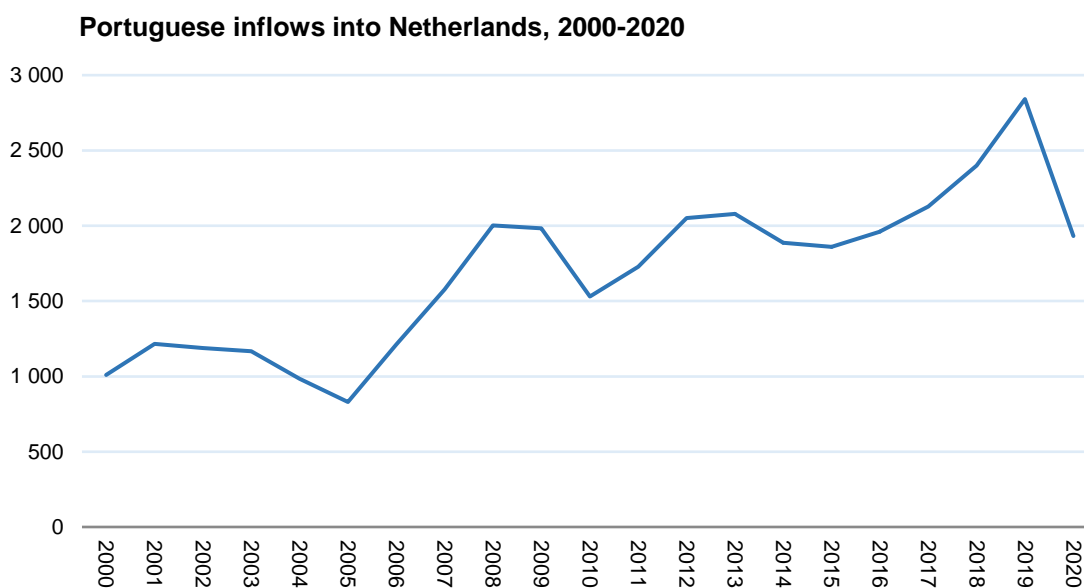

Emigration to the Netherlands interrupts growth and decreases in 2020

2021-08-17

According to data from the Centraal Bureau voor de Statistiek, 1,933 Portuguese entered the Netherlands in 2020. This Dutch agency accounted for a total of 189,007 foreigners entering the country, with the Portuguese accounting for 1% of this total. +

The growth trend that had been seen since 2016 was interrupted in 2020, with the number of Portuguese arrivals in the Netherlands decreasing again (-32%), in a year in which the number of total arrivals of foreigners also decreased (-19.9%). Throughout the time series under analysis (2000-2020), Portuguese emigration to the Netherlands had a minimum value in 2005, with 830 entries, and a very strong growth between that year and 2008. A slight decrease between 2013 and 2015 was replaced by continuous growth in the following years, with the maximum value of the series to be recorded in 2019, with 2,841 entries. The Netherlands was one of the few important destinations where Portuguese arrivals had been steadily increasing in recent years.