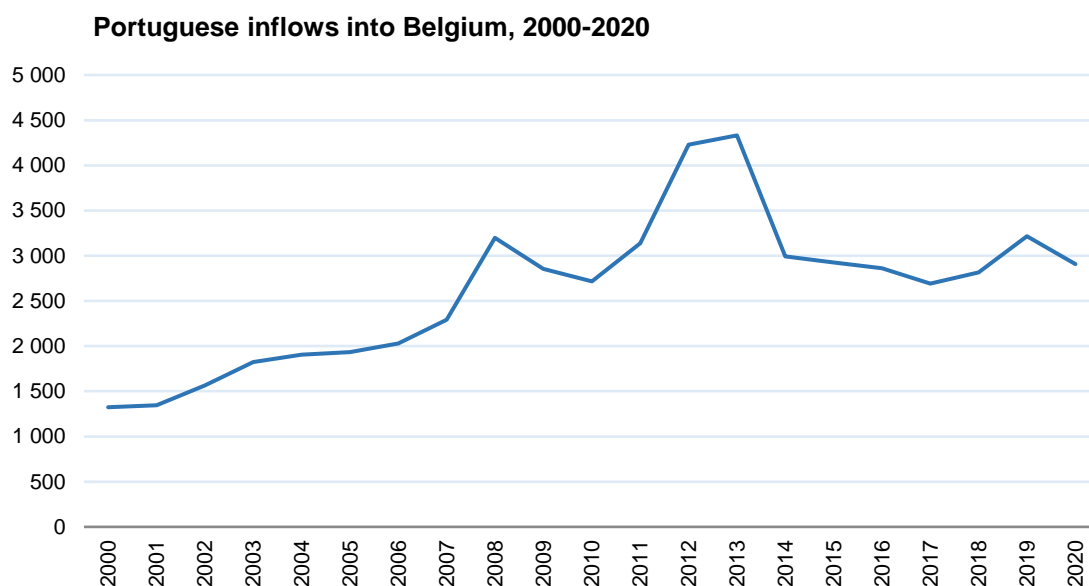

## Portuguese emigration to Belgium decreases 10% in 2020

2022-10-25

According to OECD data, 2,907 Portuguese entered Belgium in 2020. That international organisation accounted for a total of 101,553 entries of foreigners into Belgian territory, with the Portuguese accounting for 2.9% of that total. +

The growth trend that had been seen since 2018 was interrupted in 2020, with the number of Portuguese arrivals in Belgium decreasing again (-9.6%), in a year in which the number of total arrivals of foreigners also decreased (-21.6%). This decrease is likely to be largely explained by the effects of the pandemic on the restriction of mobility that occurred during 2020. In 2013 the number of Portuguese emigrants entering Belgian territory had reached the highest figure of this century (4,332 arrivals), very different from the 1,324 arrivals recorded in 2000 (minimum value of the series under analysis).