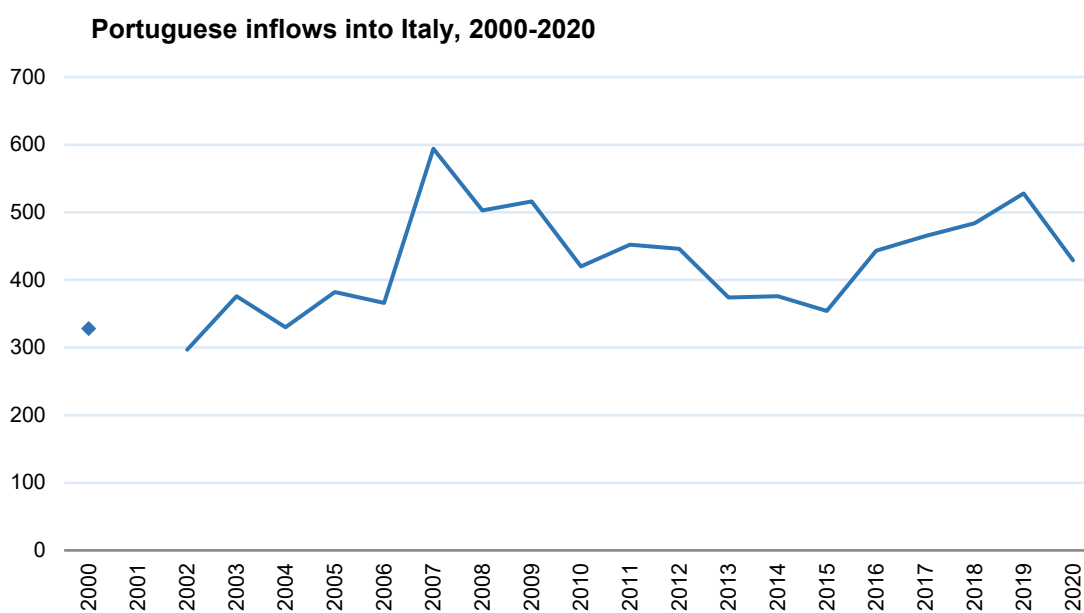

## Portuguese entries into Italy decrease in 2020

2022-05-24

According to Eurostat data, 429 Portuguese entered Italy in 2020. That European agency accounted for a total of 247,526 entries by foreigners into Italy, with the Portuguese accounting for only 0.2% of that total. +

Emigration to Italy followed the general decrease trend of Portuguese emigration in 2020. The entry of Portuguese in Italy registered a fall of 18.8%, however, the decrease of the Portuguese is lower than the fall of the total entries in the country (-25.6%). In 2019, Portuguese emigration to Italy recorded the highest value of this decade, having grown by 9.1% compared to the previous year. Over the time series under analysis (2000-2018), the number of Portuguese entries in Italy had a minimum value in 2002 (297 entries) and a maximum value in 2007 (594 entries). However, Portuguese emigration to Italy still represents a very small fraction of both immigration in this country (0.2%) and total Portuguese emigration (less than 1%).