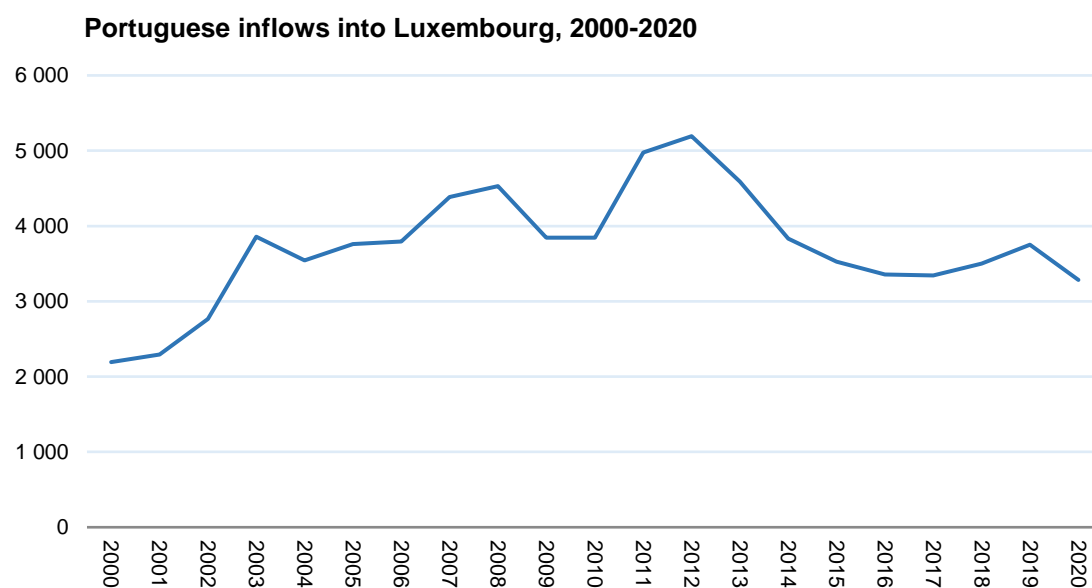

Emigration to Luxembourg interrupts growth and decreases in 2020

2021-05-11

According to data from the Portail des Statistiques du Luxembourg, 3,286 Portuguese entered the country in 2020. The statistical office accounted for a total of 22,490 entries of foreigners into Luxembourg territory, with the Portuguese accounting for 14.6% of this total. +

After two years of growth in the number of Portuguese entries in Luxembourg, in 2020 there is a decrease. However, this decrease (-12.4%) is lower than the decrease in the total number of entries into the country (-15.7%), and therefore the weight of the Portuguese in the total number of entries increased in 2020. Between 2000 and 2020, the number of Portuguese inflows into Luxembourg was minimal in 2000 (2.193 entries) and maximum in 2012 (5.193 entries). The loss of relative importance of Portuguese immigration in Luxembourg has been accentuated: between 2003 and 2020, the number of Portuguese inflows into Luxembourg went from over 29% of the total number of foreign migrants to 14%.