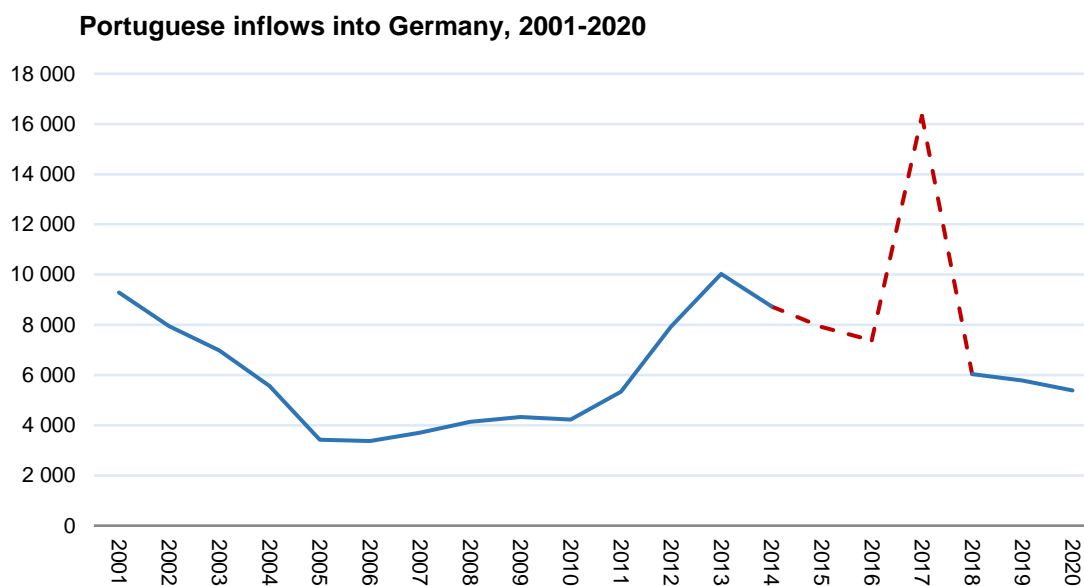

Portuguese inflows into Germany decreased 7% in 2020

2021-04-06

In 2020, 5,380 Portuguese entered Germany, according to data from the Statistisches Bundesamt Deutschland. The German agency accounted for a total of 740,305 foreigners entering Germany, with the Portuguese accounting for 0.7% of this total. +

Portuguese emigration to Germany decreased by 7% in 2020 compared to 2019, values that confirm the downward trend in recent years, common to most destinations of Portuguese emigration. However, in the German case, it is impossible, strictly speaking, to specify the variations that occurred between 2015 and 2018. According to the German Central Register of Foreigners itself, of the 16,325 entries registered in 2017, only 7,095 took place that year. The remaining 9,203 entries took place in previous years but were only registered in 2017. The values of this indicator for the years 2014 and 2016 are therefore undercounted, those for 2017 are inflated and neither the growth recorded between 2016 and 2017 nor the decrease between 2017 and 2018 are real.