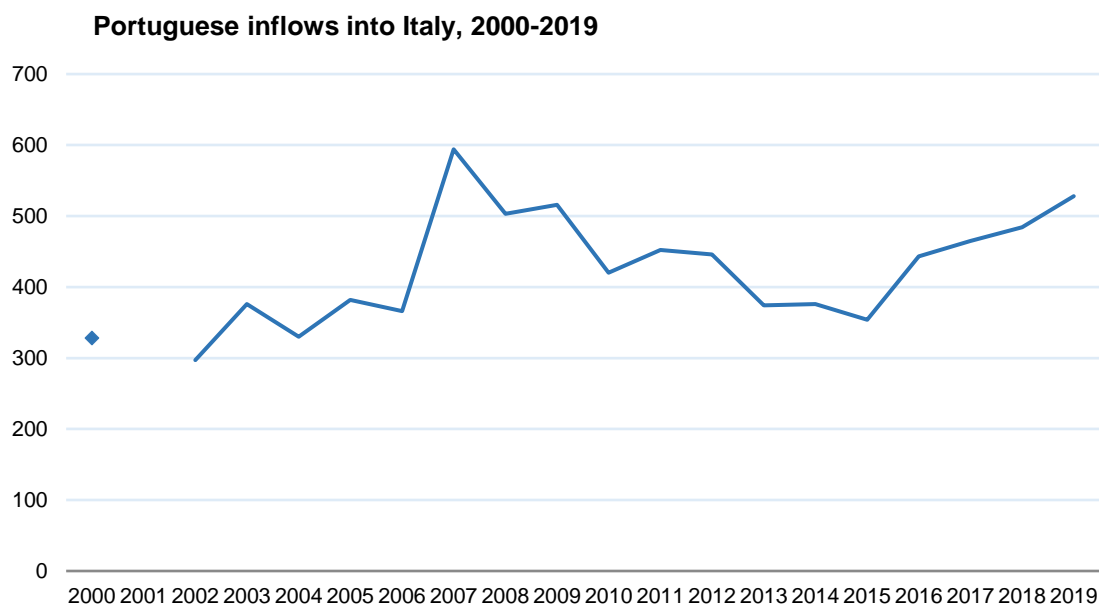

## Emigration to Italy registers decade high in 2019

2021-04-20

According to Eurostat data, 528 Portuguese entered Italy in 2019. That European agency accounted for a total of 332,778 entries by foreigners into Italy, with the Portuguese accounting for only 0.2% of that total. +

In 2019, Portuguese emigration to Italy recorded the highest value of this decade, having grown by 9.1% compared to the previous year. After a sharp increase in the number of Portuguese inflows into Italian territory in 2016, of +25.1%, in 2017 and 2018 a deceleration can be observed, leaving growth at a lower level. Over the time series under analysis (2000-2018), the number of Portuguese entries in Italy had a minimum value in 2002 (297 entries) and a maximum value in 2007 (594 entries). However, Portuguese emigration to Italy still represents a very small fraction of both immigration in this country (0.2%) and total Portuguese emigration (less than 1%).